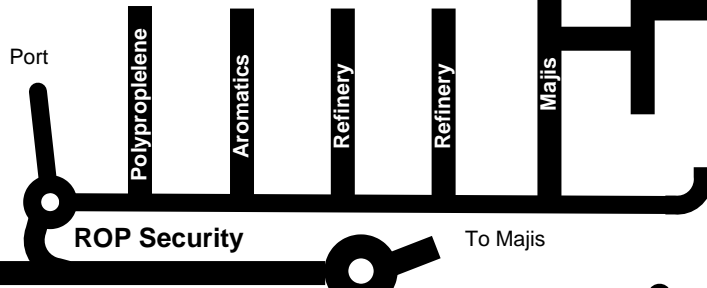

Map to Sohar I & II

Gulf of Oman

Oman Methanol

Please note that speeding tickets will be issued if exceeding over 70km/hr inside the Industrial Estate